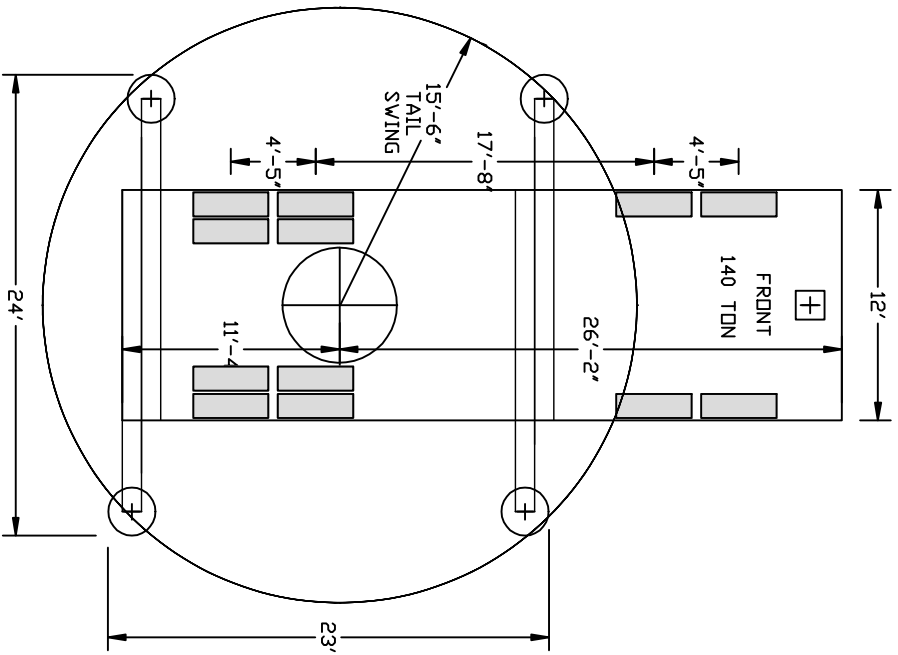

209 East Cedar
Bozeman, MT 59715
Ph. (406) 586-0909 Fax 586-3836

AXLE WEIGHTS		TITLE		DWG NO.	
TRAVEL CONF.	DNSITE 90' BDDM	LINK-BELT 238A		140TONCTC	
FRONT TANDEM	32,200	SCALE		DATE	
REAR TANDEM	76,200	1" / 10'		06/02/06	
FRONT TANDEM		MCS UNIT # 90			
REAR TANDEM					